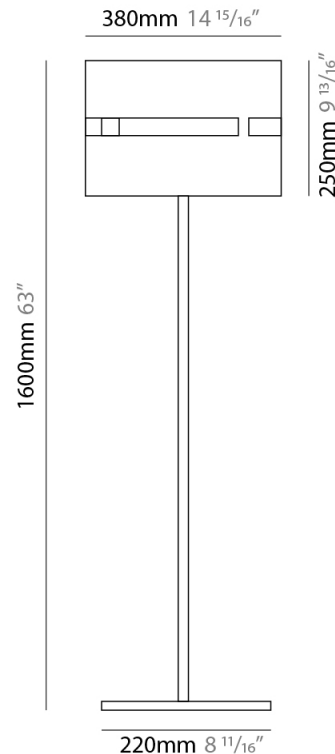

LUZ OCULTA METAL PORTABLE

D54021-

base number _____
Finish _____
Options _____

1. To build a product code in our configurator select the specify button on the base model # product page
2. To build a manual product code on this datasheet choose from the options listed below in blue font and add the suffix to the base model #

GENERAL

Series: Luz Oculta _____
Subseries: Luz Oculta Metal _____
Brand: Fambuena _____
Division: Design _____
Mounting Type: Portable _____
Mounting Location: Floor _____
Subcategory: Floor _____

PHYSICAL

Shape: Cylinder _____
Diameter (mm): 380 _____
Diameter (in): 14 ¹⁵/₁₆ _____
Height (mm): 1600 _____
Height (in): 63 _____
Light Distribution: Direct / Indirect _____
Fixture Finish: [BRA](#) / [BRZ](#) / [ABR](#) _____
Fixture Material: Metal _____
Upon Request: Bolt Down _____

ELECTRICAL

Number of Lamps: 1 _____
Lamp Type: LED Retrofit _____
Lamp Shape: A19 _____
Bulb Included: Bulb Not Included _____
Max. Wattage Per Lamp (W): 7 _____
Lamp Base: E26 _____
Input Voltage (V): 120 _____
Upon Request: 277Vac / GU24 _____

LED

OPTICAL

RATINGS AND CERTIFICATIONS

Certified By: Certified for North American Standards _____
IP rating: IP20 _____